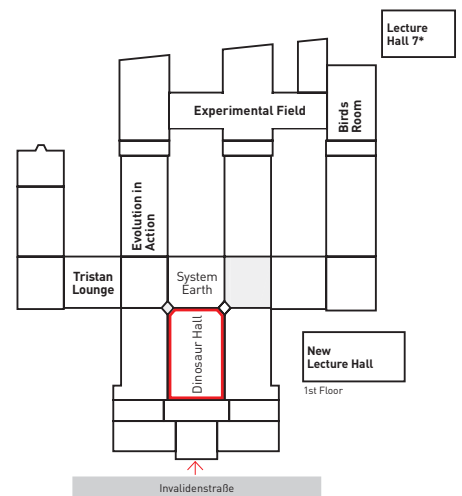

ABOUT MUSEUM FÜR NATURKUNDE

Our cooperation partner, **Museum für Naturkunde - Leibniz Institute for Evolution and Biodiversity Science**, is an integrated research museum within the Leibniz Association. It is one of the most important research institutions worldwide in the areas of biological and geological evolution and biodiversity. Museum für Naturkunde is centrally located in Berlin Mitte (Invalidenstr. 43, 10115 Berlin), within walking distance to Main Station/ Hauptbahnhof, close to airport Berlin Tegel, and has its own metro station „Naturkundemuseum“.