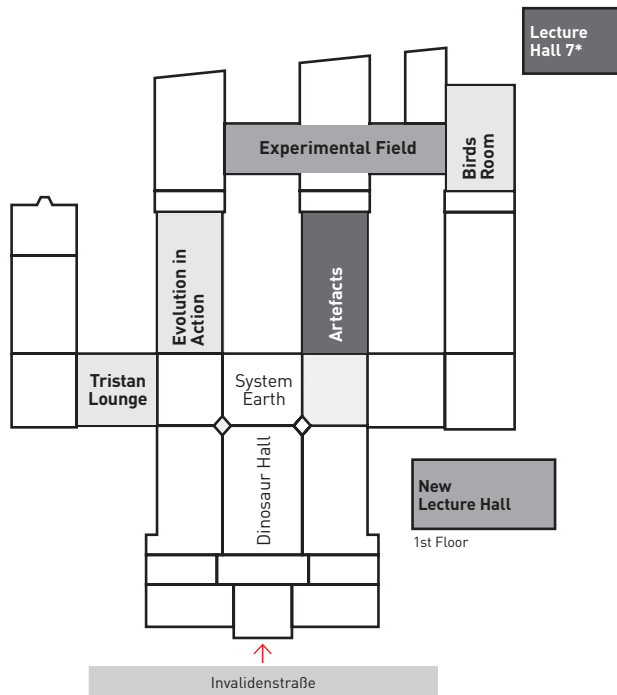

EVENT & WORKSHOP SPACES OPPORTUNITIES IN DETAIL

1. **The rental price includes:**
2. free WIFI
   - set-up, dismantling & cleaning
   - stage/set-up & audience seating
   - a lectern incl. digital branding
   - light & sound, microphones & technical infrastructure support
   - additional equipment upon request
   - please contact us for your customised offer
   - the rental price excludes 7%VAT

	S	M	L						
SPACE/INFO	Evolution in Action (+ workshop space)	Tristan Lounge	Birds Room	Experimental Field	New Lecture Hall (1st Floor)	Artefacts	* Lecture Hall 7	Dinosaur Hall	Hall System Earth
SEATS	30 (55)	60	65	100	120	200	250		
NET PRICE/1,5H	300€ (450€)	500€	600€	800€	900€	1400€	1700€		
NET PRICE/DAY	1200€ (1600€)	1800€	2000€	3500€	3600€	5900€	6800€		
SAVINGS NET PRICE/DAY	20%	30%	33%	12%	20%	16%	20%		
TIMETABLE									
10:00 – 11:30 AM									
12:00 – 01:30 PM									
02:00 – 03:30 PM									
04:00 – 05:30 PM									
06:00 – 07:30 PM									

* Lecture Hall 7: the event space is not yet confirmed, please contact us for more info.